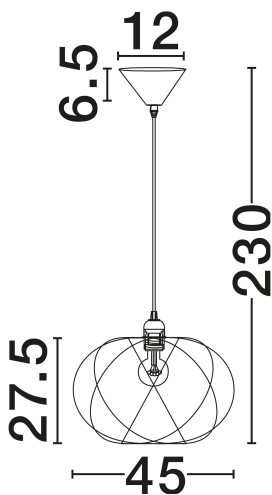

TECHNICAL DRAWING

GENERAL INFORMATION

Product Code	9586618
Collection	Indoor
Product Category	Suspension
Product Family	Bora
Mounting Location	Ceiling
Application Environment	Indoor
Specifications	N/A

DIMENSION & WEIGHT

LxWxH (cm)	D: 45 H: 230
Cut Out (cm)	N/A
Weight (Kgr)	0.82

MATERIAL & COLOR

Product Color	Artificial & Sandy White
Body Material	Silk&Metal

APPLICATION & MOUNTING

Ambient Working Temp.	Max 45°C
Type of Protection	IP20
Dimmable	Yes
Type of Dimming	N/A
Mounting type	Surface
Mounting Depth (cm)	N/A
Led Module Replaceable	Yes
Light Source	E27

NOVA LUCE S.A

Schimatari Viotias
32009, Greece

+30 22620 58 121
+30 22620 56 743

info@novaluce.com
www.novaluce.com