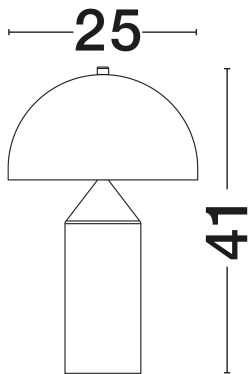

TECHNICAL DRAWING

GENERAL INFORMATION

Product Code	9050162
Collection	Indoor
Product Category	Table
Product Family	Bolt
Mounting Location	Table
Application Environment	Indoor
Specifications	N/A

DIMENSION & WEIGHT

LxWxH (cm)	D: 25 H: 41
Cut Out (cm)	N/A
Weight (Kgr)	1.525

MATERIAL & COLOR

Product Color	Brass Gold
Body Material	Metal

APPLICATION & MOUNTING

Ambient Working Temp.	Max 45°C
Type of Protection	IP20
Dimmable	Yes
Type of Dimming	N/A
Mounting type	Surface
Mounting Depth (cm)	N/A
Led Module Replaceable	Yes
Light Source	?27

NOVA LUCE S.A

Schimatari Viotias
32009, Greece

+30 22620 58 121
+30 22620 56 743

info@novaluce.com
www.novaluce.com