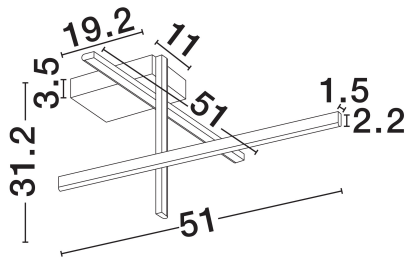

TECHNICAL DRAWING

GENERAL INFORMATION

Product Code	9081834
Collection	Indoor
Product Category	Ceiling
Product Family	Antama
Mounting Location	Wall
Application Environment	Indoor
Specifications	N/A

DIMENSION & WEIGHT

LxWxH (cm)	L: 51 W: 51 H: 31.2
Cut Out (cm)	N/A
Weight (Kgr)	0.84

MATERIAL & COLOR

Product Color	Sandy Black
Body Material	Aluminium & Acrylic & Steel

APPLICATION & MOUNTING

Ambient Working Temp.	Max 45°C
Type of Protection	IP20
Dimmable	Yes
Type of Dimming	Triac
Mounting type	Surface
Mounting Depth (cm)	N/A
Led Module Replaceable	No
Light Source	LED

NOVA LUCE S.A

Schimatari Viotias
32009, Greece

+30 22620 58 121
+30 22620 56 743

info@novaluce.com
www.novaluce.com