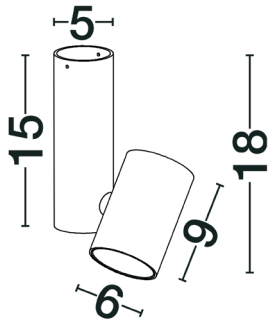

NOVA LUCE

PRODUCT DATASHEET

Version: 001

PRODUCT PHOTOGRAPH

TECHNICAL DRAWING

COMPATIBLE WITH

— On/Off Driver: N/A

— Triac Driver: N/A

— Dali Driver: N/A

GENERAL INFORMATION

Product Code	7409002
Product Category	Ceiling GU10
Product Family	Bernardo
Mounting Location	Ceiling
Application Environment	Indoor

DIMENSION & WEIGHT

LxWxH (cm)	D: 6 H: 18
Cut out (cm)	0
Weight (Kgr)	0.466

MATERIAL & COLOR

Product Color	White
Body Material	Aluminium
Cover Material	N/A

APPLICATION & MOUNTING

Ambient Working Temp.	45 C
Type of Protection	IP20
Protection Class IK	N/A
Dimmable	N/A
Type of Dimming (Optional)	N/A
Mounting type	Surface
Mounting Depth (cm)	Ceiling
Led Module Replaceable	Yes
Light Source	LED GU10 / MR16
Adjustable	Yes

Power (Nominal)	max 10 W
Input voltage (Nominal)	N/A
Mains Frequency	50/60Hz
Output voltage	N/A
Output Current	N/A
Power Factor	N/A
Efficiency	N/A
SVM	N/A
Pst	N/A
Class	N/A

PHOTOMETRICAL DATA

Luminous Flux	N/A
Luminous Efficacy	N/A
Color Temperature	N/A
Light Color (Designation)	N/A
CRI	N/A
SDCM	N/A
Beam Angle	N/A
UGR	N/A