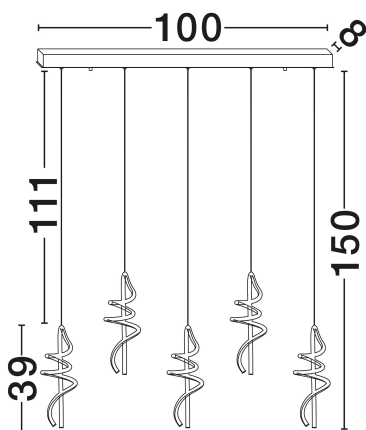

TECHNICAL DRAWING

GENERAL INFORMATION

Product Code	9124104
Collection	Indoor
Product Category	Suspension
Product Family	Soline
Mounting Location	Wall
Application Environment	Indoor
Specifications	N/A

DIMENSION & WEIGHT

LxWxH (cm)	L: 100 W: 8 H: 150
Cut Out (cm)	N/A
Weight (Kgr)	5.1

MATERIAL & COLOR

Product Color	Gold
Body Material	Metal & Acrylic

APPLICATION & MOUNTING

Ambient Working Temp.	Max 45°C
Type of Protection	IP20
Dimmable	Yes
Type of Dimming	Triac
Mounting type	Surface
Mounting Depth (cm)	N/A
Led Module Replaceable	No
Light Source	LED

NOVA LUCE S.A

Schimatari Viotias
32009, Greece

+30 22620 58 121
+30 22620 56 743

info@novaluce.com
www.novaluce.com