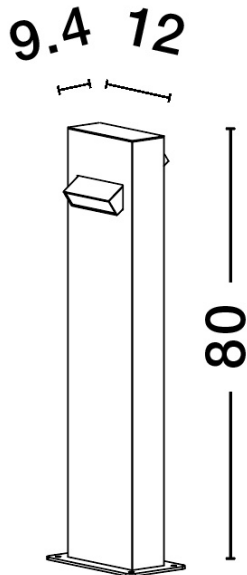

NOVA LUCE

PRODUCT DATASHEET

Version: 001

PRODUCT PHOTOGRAPH

GENERAL INFORMATION

Product Code	9020924
Collection	Outdoor
Product Category	Bollard
Product Family	ZELDA
Mounting Location	Floor
Application Environment	Outdoor

DIMENSION & WEIGHT

LxWxH (cm)	L: 12 W: 9,4 H: 80
Cut out (cm)	N/A
Weight (Kgr)	2.2

MATERIAL & COLOR

Product Color	Black
Body Material	Aluminum-Acrylic

TECHNICAL DRAWING

APPLICATION & MOUNTING

Ambient Working Temp.	Max 40 oC
Type of Protection	IP65
Dimmable	No
Type of Dimming (Optional)	N/A
Mounting type	Surface
Mounting Depth (cm)	N/A
Led Module Replaceable	No
Light Source	LED

Power (Nominal)	9W
Input voltage (Nominal)	220-240Vac
Mains Frequency	50/60Hz

PHOTOMETRICAL DATA

Luminous Flux	571 lm
Color Temperature	3000K
Light Color (Designation)	Warm White

WARRANTY

Warranty	3 Years
----------	----------------