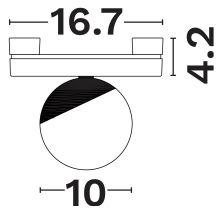

DIMENSION & WEIGHT

LxWxH (cm)	L:10 W:10 H:10 cm
Cut out (cm)	N/A
Weight (Kgr)	0,49

TECHNICAL DRAWING

MATERIAL & COLOR

Product Color	Black
Body Material	Aluminium
Cover Material	N/A

APPLICATION & MOUNTING

Ambient Working Temp.	45 C
Type of Protection	IP20
Protection Class IK	IK04
Dimmable	Yes
Type of Dimming (Optional)	Triac
Mounting type	Surface
Mounting Depth (cm)	Ceiling/Wall
Led Module Replaceable	No
Light Source	Led
Adjustable	Yes

NOVA LUCE

PRODUCT DATASHEET

Version: 001

ELECTRICAL DATA

Power (Nominal)	7
Input voltage (Nominal)	24Vdc
Mains Frequency	50/60Hz
Output voltage	N/A
Output Current	N/A
Power Factor	N/A
Efficiency	N/A
SVM	N/A
Pst	N/A
Class	III

PHOTOMETRICAL DATA

Luminous Flux	275
Luminous Efficacy	39.3
Color Temperature	3000
Light Color (Designation)	Warm White
CRI	>90
SDCM	<3
Beam Angle	100
UGR	N/A

LIFESPAN

Lifetime	30000
----------	--------------