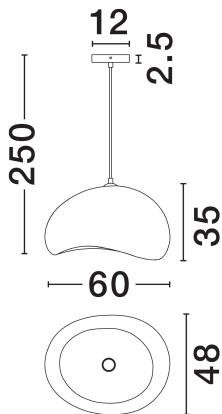

NOVA LUCE

PRODUCT DATASHEET

Version: 001

PRODUCT PHOTOGRAPH

TECHNICAL DRAWING

GENERAL INFORMATION

Product Code	9002675
Collection	Indoor
Product Category	Suspension
Product Family	Aere
Mounting Location	Wall
Application Environment	Indoor
Specifications	N/A

DIMENSION & WEIGHT

LxWxH (cm)	L: 60 W: 48 H: 250
Cut Out (cm)	N/A
Weight (Kgr)	5.5

MATERIAL & COLOR

Product Color	Stone Gray
Body Material	Polyurethane & Resin

APPLICATION & MOUNTING

Ambient Working Temp.	Max 45°C
Type of Protection	IP20
Dimmable	N/A
Type of Dimming	N/A
Mounting type	Surface
Mounting Depth (cm)	N/A
Led Module Replaceable	Yes
Light Source	E27

Power (Nominal)	1x12W
Input voltage (Nominal)	220-240V
Mains Frequency	50/60Hz

PHOTOMETRICAL DATA

Luminous Flux	N/A
Color Temperature	N/A
Light Color (Designation)	N/A

WARRANTY

Warranty	3 Years
----------	----------------