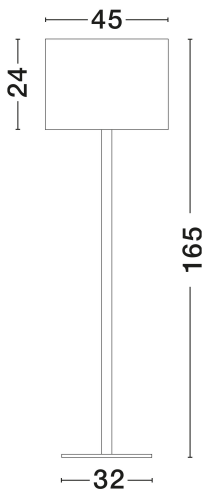

NOVA LUCE

PRODUCT DATASHEET

Version: 001

PRODUCT PHOTOGRAPH

TECHNICAL DRAWING

GENERAL INFORMATION

Product Code	9695331
Collection	Indoor
Product Category	Floor
Product Family	Sibnia
Mounting Location	Floor
Application Environment	Indoor
Specifications	N/A

DIMENSION & WEIGHT

LxWxH (cm)	D: 45 H: 164,8
Cut Out (cm)	N/A
Weight (Kgr)	7

MATERIAL & COLOR

Product Color	Sandy Black
Body Material	Metal & Fabric

APPLICATION & MOUNTING

Ambient Working Temp.	Max 45°C
Type of Protection	IP20
Dimmable	Yes
Type of Dimming	N/A
Mounting type	Surface
Mounting Depth (cm)	N/A
Led Module Replaceable	Yes
Light Source	E27

Power (Nominal)	1x12W
Input voltage (Nominal)	100-240V
Mains Frequency	50/60Hz

PHOTOMETRICAL DATA

Luminous Flux	N/A
Color Temperature	N/A
Light Color (Designation)	N/A

WARRANTY

Warranty	3 Years
----------	----------------