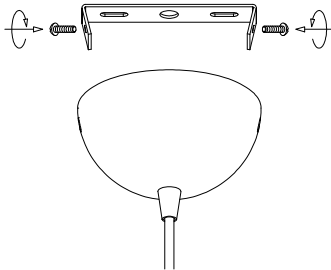

NOVA LUCE

938226

1

Turn off the general switch

2

Drill holes & apply plastic anchors
With screws

3

Connect the wires

4

Apply the side screws

5

Apply the elements in to place

6

Apply the bulb in to place

7

Turn on the general switch