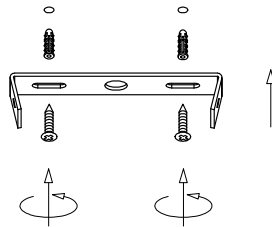

NOVA LUCE

938226

1

Turn off the general switch

2

Drill holes & apply plastic anchors
With screws

3

Connect the wires

4

Apply the side screws

5

Apply the elements in to place

6

Apply the bulb in to place

7

Turn on the general switch