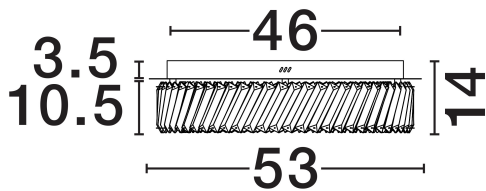

TECHNICAL DRAWING

GENERAL INFORMATION

Product Code	9333088
Collection	Indoor
Product Category	Ceiling
Product Family	Arietta
Mounting Location	Wall
Application Environment	Indoor
Specifications	N/A

DIMENSION & WEIGHT

LxWxH (cm)	D: 53 H: 14
Cut Out (cm)	N/A
Weight (Kgr)	4.2

MATERIAL & COLOR

Product Color	Nickel
Body Material	Metal & Crystal

APPLICATION & MOUNTING

Ambient Working Temp.	Max 45°C
Type of Protection	IP20
Dimmable	Yes
Type of Dimming	Triac
Mounting type	Surface
Mounting Depth (cm)	N/A
Led Module Replaceable	No
Light Source	LED

NOVA LUCE S.A

Schimatari Viotias
32009, Greece

+30 22620 58 121
+30 22620 56 743

info@novaluce.com
www.novaluce.com