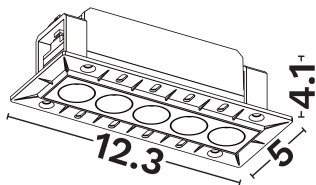

TECHNICAL DRAWING

MATERIAL & COLOR

Product Color	White
Body Material	Aluminium
Cover Material	N/A

APPLICATION & MOUNTING

Ambient Working Temp.	45 C
Type of Protection	IP20
Protection Class IK	IK04
Dimmable	Yes
Type of Dimming (Optional)	Triac/Dali
Mounting type	Trimless
Mounting Depth (cm)	Ceiling
Led Module Replaceable	No
Light Source	Led
Adjustable	No

COMPATIBLE WITH

— On/Off Driver: Included

— Triac Driver: 9844002(Remote)

— Dali Driver: 9621523

NOVA LUCE S.A

Schimatari Viotias
32009, Greece

+30 22620 58 121
+30 22620 56 743

info@novaluce.com
www.novaluce.com