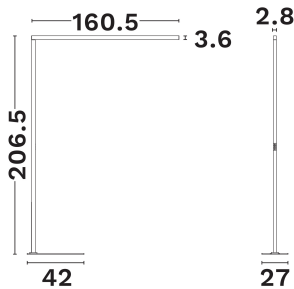

NOVA LUCE

PRODUCT DATASHEET

Version: 001

PRODUCT PHOTOGRAPH

GENERAL INFORMATION

Product Code	9060291
Product Category	Floor Lamps
Product Family	Reader
Mounting Location	N/A
Application Environment	Indoor

DIMENSION & WEIGHT

LxWxH (cm)	D:160.5 H:206.5 cm
Cut out (cm)	N/A
Weight (Kgr)	N/A

TECHNICAL DRAWING

MATERIAL & COLOR

Product Color	Black
Body Material	Aluminium
Cover Material	N/A

APPLICATION & MOUNTING

Ambient Working Temp.	45 C
Type of Protection	IP20
Protection Class IK	IK03
Dimmable	No
Type of Dimming (Optional)	N/A
Mounting type	Floor
Mounting Depth (cm)	N/A
Led Module Replaceable	No
Light Source	Led
Adjustable	N/A

NOVA LUCE

PRODUCT DATASHEET

Version: 001

ELECTRICAL DATA

Power (Nominal)	60
Input voltage (Nominal)	220-240Vac
Mains Frequency	50/60Hz
Output voltage	N/A
Output Current	N/A
Power Factor	N/A
Efficiency	N/A
SVM	N/A
Pst	N/A
Class	I

PHOTOMETRICAL DATA

Luminous Flux	6900
Luminous Efficacy	115
Color Temperature	4000
Light Color (Designation)	Neutral White
CRI	>80
SDCM	<3
Beam Angle	Up 60 / Down 40
UGR	N/A

LIFESPAN

Lifetime	50000
----------	--------------