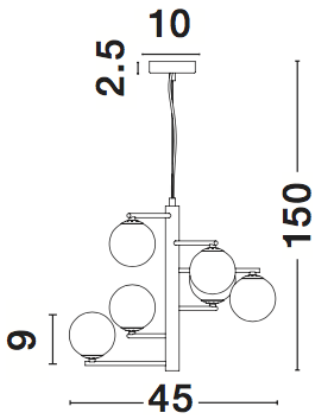

NOVA LUCE

PRODUCT DATASHEET

Version: 001

PRODUCT PHOTOGRAPH

TECHNICAL DRAWING

GENERAL INFORMATION

Product Code	1700306001
Collection	Decorative
Product Category	Suspension
Product Family	Agrigento
Mounting Location	Ceiling
Application Environment	Indoor

DIMENSION & WEIGHT

LxWxH (cm)	D: 45 H: 150
Cut out (cm)	N/A
Weight (Kgr)	2.1

MATERIAL & COLOR

Product Color	Antique Brass & Opal
Body Material	Metal & Glass

APPLICATION & MOUNTING

Ambient Working Temp.	Max 45 oC
Type of Protection	IP20
Dimmable	Depends on the lamp
Type of Dimming (Optional)	N/A
Mounting type	Ceiling
Mounting Depth (cm)	N/A
Led Module Replaceable	Yes
Light Source	LED G9

Power (Nominal)	Depends on the lamp
Input voltage (Nominal)	220-240Vac
Mains Frequency	50/60Hz

PHOTOMETRICAL DATA

Luminous Flux	Depends on the lamp
Color Temperature	Depends on the lamp
Light Color (Designation)	N/A