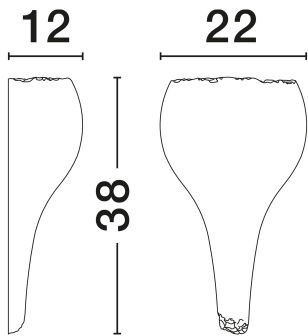

NOVA LUCE

PRODUCT DATASHEET

Version: 001

PRODUCT PHOTOGRAPH

TECHNICAL DRAWING

GENERAL INFORMATION

Product Code	9919106
Collection	Indoor
Product Category	Wall
Product Family	Miso
Mounting Location	Wall
Application Environment	Indoor
Specifications	N/A

DIMENSION & WEIGHT

LxWxH (cm)	L: 22 W: 12 H: 38
Cut Out (cm)	N/A
Weight (Kgr)	2.98

MATERIAL & COLOR

Product Color	White
Body Material	Gypsum

APPLICATION & MOUNTING

Ambient Working Temp.	Max 45°C
Type of Protection	IP20
Dimmable	Yes
Type of Dimming	N/A
Mounting type	Surface
Mounting Depth (cm)	N/A
Led Module Replaceable	Yes
Light Source	E14

Power (Nominal)	1x5W
Input voltage (Nominal)	100-240V
Mains Frequency	50/60Hz

PHOTOMETRICAL DATA

Luminous Flux	N/A
Color Temperature	N/A
Light Color (Designation)	N/A

WARRANTY

Warranty	3 Years
----------	----------------