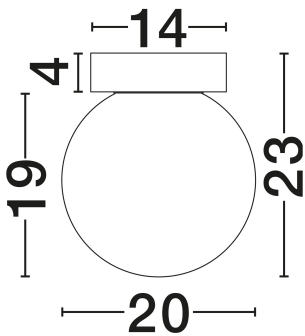

NOVA LUCE

PRODUCT DATASHEET

Version: 001

PRODUCT PHOTOGRAPH

TECHNICAL DRAWING

GENERAL INFORMATION

Product Code	9204029
Collection	Indoor
Product Category	Ceiling
Product Family	Bolita
Mounting Location	Ceiling
Application Environment	Indoor
Specifications	N/A

DIMENSION & WEIGHT

LxWxH (cm)	D: 20 H: 23
Cut Out (cm)	N/A
Weight (Kgr)	1.165

MATERIAL & COLOR

Product Color	Gradient White & Sandy White
Body Material	Glass & Metal

APPLICATION & MOUNTING

Ambient Working Temp.	Max 45°C
Type of Protection	IP20
Dimmable	Yes
Type of Dimming	Triac
Mounting type	Surface
Mounting Depth (cm)	N/A
Led Module Replaceable	No
Light Source	LED

Power (Nominal)	7W
Input voltage (Nominal)	220-240V
Mains Frequency	50/60Hz

PHOTOMETRICAL DATA

Luminous Flux	420lm
Color Temperature	3000K
Light Color (Designation)	Warm White

WARRANTY

Warranty	3 Years
----------	----------------