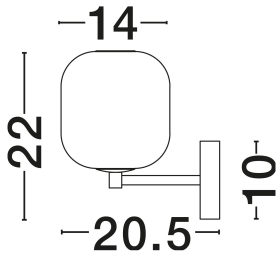

NOVA LUCE

PRODUCT DATASHEET

Version: 001

PRODUCT PHOTOGRAPH

TECHNICAL DRAWING

GENERAL INFORMATION

Product Code	9009145
Collection	Indoor
Product Category	Wall
Product Family	Aelia
Mounting Location	Wall
Application Environment	Indoor
Specifications	N/A

DIMENSION & WEIGHT

LxWxH (cm)	D: 22 W: 14 H: 22
Cut Out (cm)	N/A
Weight (Kgr)	0.5

MATERIAL & COLOR

Product Color	Gradient Smokey & Matt Black
Body Material	Glass & Metal

APPLICATION & MOUNTING

Ambient Working Temp.	Max 45°C
Type of Protection	IP20
Dimmable	No
Type of Dimming	N/A
Mounting type	Surface
Mounting Depth (cm)	N/A
Led Module Replaceable	No
Light Source	LED

Power (Nominal)	3W
Input voltage (Nominal)	220-240V
Mains Frequency	50/60Hz

PHOTOMETRICAL DATA

Luminous Flux	180lm
Color Temperature	3000K
Light Color (Designation)	Warm White

WARRANTY

Warranty	3 Years
----------	----------------