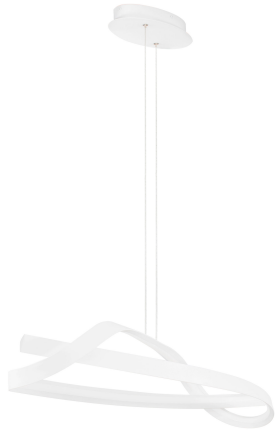

NOVA LUCE

PRODUCT DATASHEET

Version: 001

PRODUCT PHOTOGRAPH

TECHNICAL DRAWING

GENERAL INFORMATION

| | |
|-------------------------|------------|
| Product Code | 9104717 |
| Collection | Indoor |
| Product Category | Suspension |
| Product Family | Olia |
| Mounting Location | Wall |
| Application Environment | Indoor |
| Specifications | N/A |

DIMENSION & WEIGHT

| | |
|--------------|---------------------|
| LxWxH (cm) | L: 110 W: 36 H: 150 |
| Cut Out (cm) | N/A |
| Weight (Kgr) | 3.8 |

MATERIAL & COLOR

| | |
|---------------|-----------------------------|
| Product Color | Sandy White |
| Body Material | Aluminium, Steel & Silicone |

APPLICATION & MOUNTING

| | |
|------------------------|----------|
| Ambient Working Temp. | Max 45°C |
| Type of Protection | IP20 |
| Dimmable | Yes |
| Type of Dimming | Triac |
| Mounting type | Surface |
| Mounting Depth (cm) | N/A |
| Led Module Replaceable | No |
| Light Source | LED |