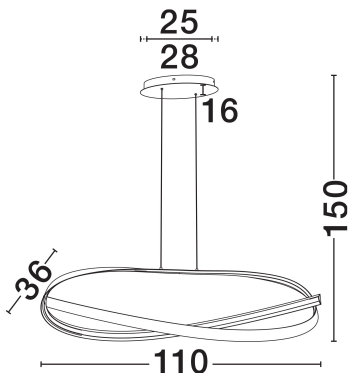

NOVA LUCE

PRODUCT DATASHEET

Version: 001

PRODUCT PHOTOGRAPH

TECHNICAL DRAWING

GENERAL INFORMATION

| | |
|-------------------------|------------|
| Product Code | 9104717 |
| Collection | Indoor |
| Product Category | Suspension |
| Product Family | Olia |
| Mounting Location | Wall |
| Application Environment | Indoor |
| Specifications | N/A |

DIMENSION & WEIGHT

| | |
|--------------|---------------------|
| LxWxH (cm) | L: 110 W: 36 H: 150 |
| Cut Out (cm) | N/A |
| Weight (Kgr) | 3.8 |

MATERIAL & COLOR

| | |
|---------------|-----------------------------|
| Product Color | Sandy White |
| Body Material | Aluminium, Steel & Silicone |

| | |
|-------------------------|-----------------|
| Power (Nominal) | 47W |
| Input voltage (Nominal) | 220-240V |
| Mains Frequency | 50/60Hz |

PHOTOMETRICAL DATA

| | |
|---------------------------|------------------------|
| Luminous Flux | 3085lm |
| Color Temperature | 2700-3000-4000K |
| Light Color (Designation) | WW - NW |