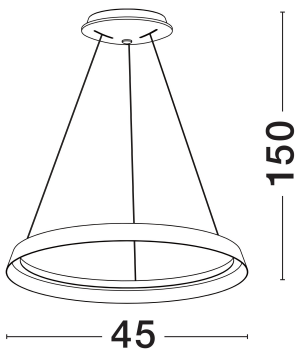

GENERAL INFORMATION

Product Code	9030927
Collection	Indoor
Product Category	Suspension
Product Family	Ormi
Mounting Location	Wall
Application Environment	Indoor
Specifications	N/A

DIMENSION & WEIGHT

LxWxH (cm)	D: 45 H: 150
Cut Out (cm)	N/A
Weight (Kgr)	2

MATERIAL & COLOR

Product Color	Brushed Coffee
Body Material	Aluminium & Acrylic

APPLICATION & MOUNTING

Ambient Working Temp.	Max 45°C
Type of Protection	IP20
Dimmable	Yes
Type of Dimming	Triac
Mounting type	Surface
Mounting Depth (cm)	N/A
Led Module Replaceable	No
Light Source	LED

NOVA LUCE S.A

Schimatari Viotias
32009, Greece

+30 22620 58 121
+30 22620 56 743

info@novaluce.com
www.novaluce.com