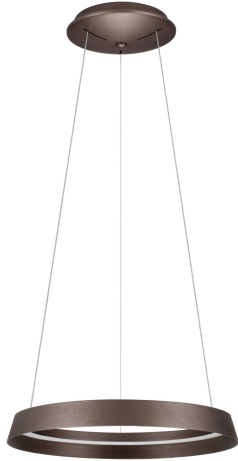

NOVA LUCE

PRODUCT DATASHEET

Version: 001

PRODUCT PHOTOGRAPH

TECHNICAL DRAWING