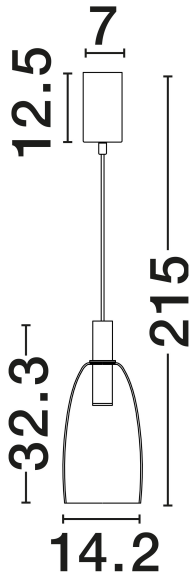

NOVA LUCE

PRODUCT DATASHEET

Version: 001

PRODUCT PHOTOGRAPH

TECHNICAL DRAWING

GENERAL INFORMATION

Product Code	9236392
Collection	Indoor
Product Category	Suspension
Product Family	Imatia
Mounting Location	Ceiling
Application Environment	Indoor
Specifications	N/A

DIMENSION & WEIGHT

LxWxH (cm)	D: 14.2 H: 215
Cut Out (cm)	N/A
Weight (Kgr)	1.1

MATERIAL & COLOR

Product Color	Smokey & Brass Gold
Body Material	Glass & Metal

APPLICATION & MOUNTING

Ambient Working Temp.	Max 45°C
Type of Protection	IP20
Dimmable	No
Type of Dimming	N/A
Mounting type	Surface
Mounting Depth (cm)	N/A
Led Module Replaceable	No
Light Source	LED

Power (Nominal)	7W
Input voltage (Nominal)	220-240V
Mains Frequency	50/60Hz

PHOTOMETRICAL DATA

Luminous Flux	192lm
Color Temperature	3000K
Light Color (Designation)	Warm White

WARRANTY

Warranty	3 Years
----------	----------------