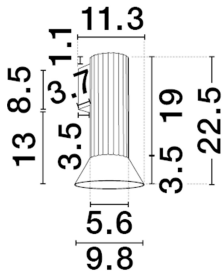

NOVA LUCE

PRODUCT DATASHEET

Version: 001

PRODUCT PHOTOGRAPH

TECHNICAL DRAWING

GENERAL INFORMATION

Product Code	9011444
Collection	Indoor
Product Category	Wall
Product Family	Luvia
Mounting Location	Wall
Application Environment	Indoor
Specifications	N/A

DIMENSION & WEIGHT

LxWxH (cm)	D: 9.8 W: 11.3 H: 22.5
Cut Out (cm)	N/A
Weight (Kgr)	0.25

MATERIAL & COLOR

Product Color	Oxide Gold &Black
Body Material	Aluminium

APPLICATION & MOUNTING

Ambient Working Temp.	Max 45°C
Type of Protection	IP20
Dimmable	Yes
Type of Dimming	N/A
Mounting type	Surface
Mounting Depth (cm)	N/A
Led Module Replaceable	Yes
Light Source	MR16/GU10

Power (Nominal)	1x10W
Input voltage (Nominal)	100-240V
Mains Frequency	50/60Hz

PHOTOMETRICAL DATA

Luminous Flux	N/A
Color Temperature	N/A
Light Color (Designation)	N/A

WARRANTY

Warranty	3 Years
----------	----------------