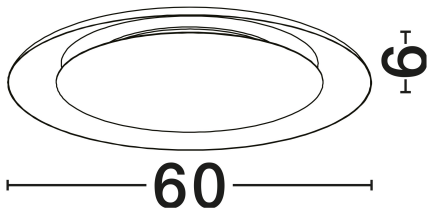

TECHNICAL DRAWING

GENERAL INFORMATION

Product Code	9345707
Collection	Indoor
Product Category	Ceiling
Product Family	Epos
Mounting Location	Ceiling
Application Environment	Indoor
Specifications	N/A

DIMENSION & WEIGHT

LxWxH (cm)	D: 60 H: 6
Cut Out (cm)	N/A
Weight (Kgr)	4.35

MATERIAL & COLOR

Product Color	Sandy Black & Brushed Gold
Body Material	Aluminium & Acrylic

APPLICATION & MOUNTING

Ambient Working Temp.	Max 45°C
Type of Protection	IP20
Dimmable	Yes
Type of Dimming	Triac
Mounting type	Surface
Mounting Depth (cm)	N/A
Led Module Replaceable	No
Light Source	LED

NOVA LUCE S.A

Schimatari Viotias
32009, Greece

+30 22620 58 121
+30 22620 56 743

info@novaluce.com
www.novaluce.com