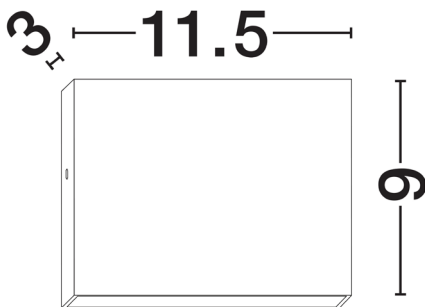

NOVA LUCE

PRODUCT DATASHEET

Version: 001

PRODUCT PHOTOGRAPH

GENERAL INFORMATION

Product Code	9030816
Collection	Outdoor
Product Category	Wall
Product Family	Tick
Mounting Location	Wall
Application Environment	Outdoor
Specifications	Antisalt Protection

DIMENSION & WEIGHT

LxWxH (cm)	L: 11 W: 2,2 H: 11
Cut out (cm)	N/A
Weight (Kgr)	0.16

TECHNICAL DRAWING

MATERIAL & COLOR

Product Color	White
Body Material	Aluminium & Pc

APPLICATION & MOUNTING

Ambient Working Temp.	Max 45 oC
Type of Protection	IP54
Dimmable	No
Type of Dimming (Optional)	N/A
Mounting type	Surface
Mounting Depth (cm)	N/A
Led Module Replaceable	No
Light Source	LED

Power (Nominal)	4W
Input voltage (Nominal)	220-240Vac
Mains Frequency	50/60Hz

PHOTOMETRICAL DATA

Luminous Flux	218lm
Color Temperature	3000 K
Light Color (Designation)	Warm White

WARRANTY

Warranty	3 Years
----------	----------------