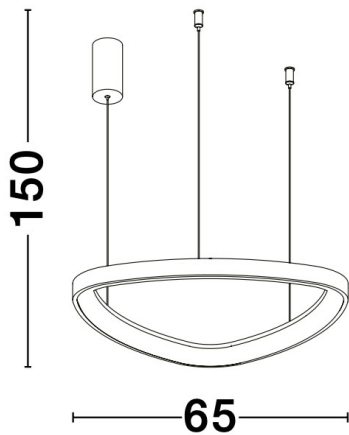

NOVA LUCE

PRODUCT DATASHEET

Version: 001

PRODUCT PHOTOGRAPH

TECHNICAL DRAWING

GENERAL INFORMATION

Product Code	9053551
Collection	Decorative
Product Category	Suspension
Product Family	Esteva
Mounting Location	Ceiling
Application Environment	Indoor

DIMENSION & WEIGHT

LxWxH (cm)	D: 65 H: 150
Cut out (cm)	N/A
Weight (Kgr)	2.6

MATERIAL & COLOR

Product Color	Sandy White
Body Material	Aluminium & Acrylic

APPLICATION & MOUNTING

Ambient Working Temp.	Max 45 oC
Type of Protection	IP20
Dimmable	Yes
Type of Dimming (Optional)	Triac
Mounting type	Ceiling
Mounting Depth (cm)	N/A
Led Module Replaceable	No
Light Source	LED

Power (Nominal)	47W
Input voltage (Nominal)	220-240Vac
Mains Frequency	50/60Hz

PHOTOMETRICAL DATA

Luminous Flux	3340 lm
Color Temperature	3000K
Light Color (Designation)	Warm White

WARRANTY

Warranty	3 Years
----------	----------------