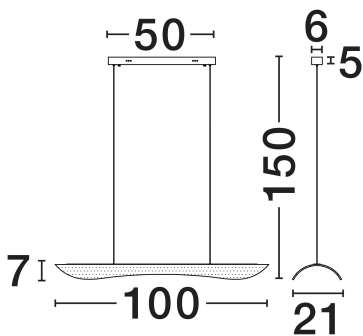

NOVA LUCE

PRODUCT DATASHEET

Version: 001

PRODUCT PHOTOGRAPH

TECHNICAL DRAWING

GENERAL INFORMATION

Product Code	9054443
Collection	Indoor
Product Category	Suspension
Product Family	Agos
Mounting Location	Wall
Application Environment	Indoor
Specifications	N/A

DIMENSION & WEIGHT

LxWxH (cm)	L: 100 W: 21 H: 150
Cut Out (cm)	N/A
Weight (Kgr)	3

MATERIAL & COLOR

Product Color	Gold
Body Material	Aluminium & Acrylic

APPLICATION & MOUNTING

Ambient Working Temp.	Max 45°C
Type of Protection	IP20
Dimmable	Yes
Type of Dimming	Triac
Mounting type	Surface
Mounting Depth (cm)	N/A
Led Module Replaceable	No
Light Source	LED

Power (Nominal)	34W
Input voltage (Nominal)	220-240V
Mains Frequency	50/60Hz

PHOTOMETRICAL DATA

Luminous Flux	2562lm
Color Temperature	3000K
Light Color (Designation)	Warm White

WARRANTY

Warranty	3 Years
----------	----------------