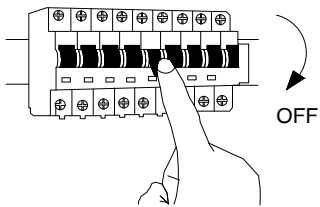

NOVA LUCE

9019774

1

Turn off the general switch

2

Mark & drill holes

3

Apply plastic anchors with screws

4

Connect wires

5

Apply the side screws

6

Turn on the general switch