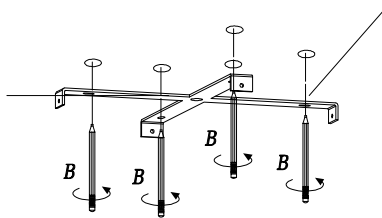

NOVA LUCE

9019774

1

Turn off the general switch

2

Mark & drill holes

3

Apply plastic anchors with screws

4

Connect wires

5

Apply the side screws

6

Turn on the general switch