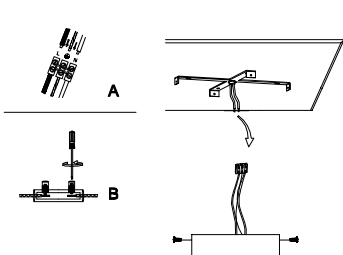

NOVA LUCE

9019774

1

Turn off the general switch

2

Mark & drill holes

3

Apply plastic anchors with screws

4

Connect wires

5

Apply the side screws

6

Turn on the general switch