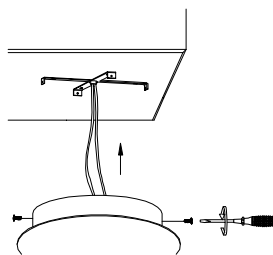

NOVA LUCE

9019774

1

Turn off the general switch

2

Mark & drill holes

3

Apply plastic anchors with screws

4

Connect wires

5

Apply the side screws

6

Turn on the general switch