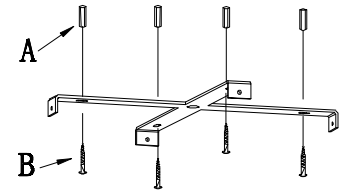

NOVA LUCE

9019774

1

Turn off the general switch

2

Mark & drill holes

3

Apply plastic anchors with screws

4

Connect wires

5

Apply the side screws

6

Turn on the general switch