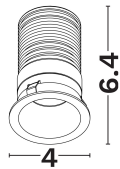

NOVA LUCE

PRODUCT DATASHEET

Version: 001

PRODUCT PHOTOGRAPH

TECHNICAL DRAWING

COMPATIBLE WITH

— On/Off Driver: 9030471

— Triac Driver: 9844008(Remote)

— Dali Driver: 9844146

GENERAL INFORMATION

Product Code	9030786
Product Category	Downlights
Product Family	Delve
Mounting Location	Ceiling
Application Environment	Outdoor

DIMENSION & WEIGHT

LxWxH (cm)	D:4 H:6.4
Cut out (cm)	3,5
Weight (Kgr)	N/A

Power (Nominal)	5
Input voltage (Nominal)	18Vdc
Mains Frequency	50/60Hz
Output voltage	18Vdc
Output Current	250mA
Power Factor	0,55
Efficiency	>83%
SVM	<0.4
Pst	<1
Class	III

PHOTOMETRICAL DATA

Luminous Flux	199
Luminous Efficacy	39.8
Color Temperature	3000
Light Color (Designation)	Warm White
CRI	97
SDCM	<3
Beam Angle	36
UGR	<12