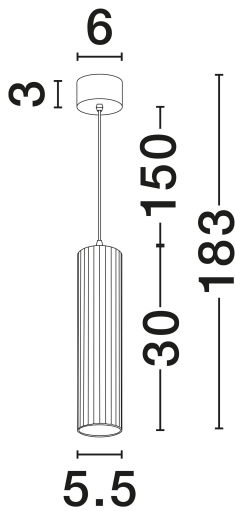

NOVA LUCE

PRODUCT DATASHEET

Version: 001

PRODUCT PHOTOGRAPH

TECHNICAL DRAWING

GENERAL INFORMATION

Product Code	9011334
Collection	Indoor
Product Category	Suspension
Product Family	Mare
Mounting Location	Suspension
Application Environment	Indoor
Specifications	N/A

DIMENSION & WEIGHT

LxWxH (cm)	D: 5.5 H1: 30 H2: 183
Cut Out (cm)	N/A
Weight (Kgr)	0.476

MATERIAL & COLOR

Product Color	Sandy White
Body Material	Aluminium

APPLICATION & MOUNTING

Ambient Working Temp.	Max 45°C
Type of Protection	IP20
Dimmable	Yes
Type of Dimming	N/A
Mounting type	Surface
Mounting Depth (cm)	N/A
Led Module Replaceable	Yes
Light Source	GU10

NOVA LUCE S.A

Schimatari Viotias
32009, Greece

+30 22620 58 121
+30 22620 56 743

info@novaluce.com
www.novaluce.com