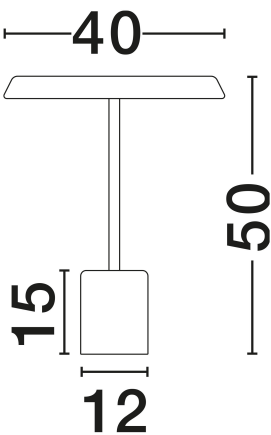

NOVA LUCE

PRODUCT DATASHEET

Version: 001

PRODUCT PHOTOGRAPH

TECHNICAL DRAWING

GENERAL INFORMATION

Product Code	9695323
Collection	Indoor
Product Category	Table
Product Family	Ophelia
Mounting Location	Table
Application Environment	Indoor
Specifications	N/A

DIMENSION & WEIGHT

LxWxH (cm)	D: 39.5 H: 50
Cut Out (cm)	N/A
Weight (Kgr)	5

MATERIAL & COLOR

Product Color	Matt White/ Veneer
Body Material	Metal & Acrylic

APPLICATION & MOUNTING

Ambient Working Temp.	Max 45°C
Type of Protection	IP20
Dimmable	No
Type of Dimming	N/A
Mounting type	Surface
Mounting Depth (cm)	N/A
Led Module Replaceable	No
Light Source	LED

Power (Nominal)	17W
Input voltage (Nominal)	220-240V
Mains Frequency	50/60Hz

PHOTOMETRICAL DATA

Luminous Flux	1156lm
Color Temperature	3000K
Light Color (Designation)	Warm White

WARRANTY

Warranty	3 Years
----------	----------------