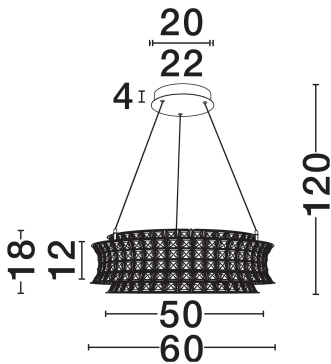

NOVA LUCE

PRODUCT DATASHEET

Version: 001

PRODUCT PHOTOGRAPH

TECHNICAL DRAWING

GENERAL INFORMATION

Product Code	9019774
Collection	Indoor
Product Category	Suspension
Product Family	Celysia
Mounting Location	Wall
Application Environment	Indoor
Specifications	N/A

DIMENSION & WEIGHT

LxWxH (cm)	D: 60 H: 120
Cut Out (cm)	N/A
Weight (Kgr)	8.55

MATERIAL & COLOR

Product Color	Platinum Gold
Body Material	Metal & Crystal

APPLICATION & MOUNTING

Ambient Working Temp.	Max 45°C
Type of Protection	IP20
Dimmable	Yes
Type of Dimming	Triac
Mounting type	Surface
Mounting Depth (cm)	N/A
Led Module Replaceable	No
Light Source	LED

Power (Nominal)	56W
Input voltage (Nominal)	220-240V
Mains Frequency	50/60Hz

PHOTOMETRICAL DATA

Luminous Flux	4592lm
Color Temperature	3500K
Light Color (Designation)	Warm White

WARRANTY

Warranty	3 Years
----------	----------------