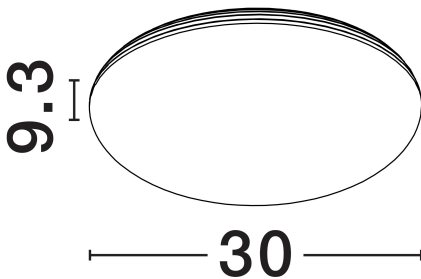

NOVA LUCE

PRODUCT DATASHEET

Version: 001

PRODUCT PHOTOGRAPH

TECHNICAL DRAWING

GENERAL INFORMATION

Product Code	9540322
Collection	Indoor
Product Category	Ceiling
Product Family	Solvia
Mounting Location	Wall
Application Environment	Indoor
Specifications	N/A

DIMENSION & WEIGHT

LxWxH (cm)	D: 30 H: 9.3
Cut Out (cm)	N/A
Weight (Kgr)	0.85

MATERIAL & COLOR

Product Color	Sandy White
Body Material	Polycarbonate

APPLICATION & MOUNTING

Ambient Working Temp.	Max 45°C
Type of Protection	IP20
Dimmable	Yes
Type of Dimming	Triac
Mounting type	Surface
Mounting Depth (cm)	N/A
Led Module Replaceable	No
Light Source	LED

Power (Nominal)	18W
Input voltage (Nominal)	220-240V
Mains Frequency	50/60Hz

PHOTOMETRICAL DATA

Luminous Flux	1440lm
Color Temperature	2700-3000-4000K
Light Color (Designation)	WW - NW

WARRANTY

Warranty	3 Years
----------	----------------