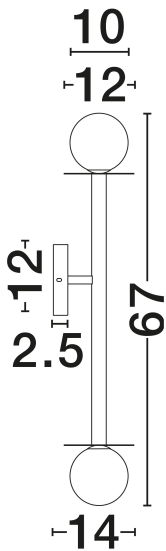

### PRODUCT PHOTOGRAPH

### TECHNICAL DRAWING

### DIMENSION & WEIGHT

LxWxH (cm)	D: 14 W: 12 H: 67
Cut Out (cm)	N/A
Weight (Kgr)	1.1