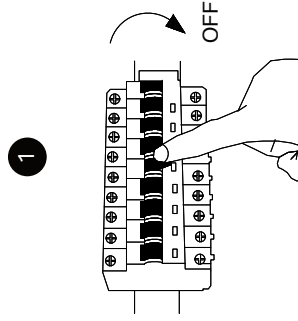

NOVA LUCE

9001111

Turn off the general switch

Turn on the general switch

1. Turn off general switch
2. Drill a holes, apply plastic anchors
 3. Apply screws
 5. Put it in place
6. Apply side screws
7. Turn on the general switch