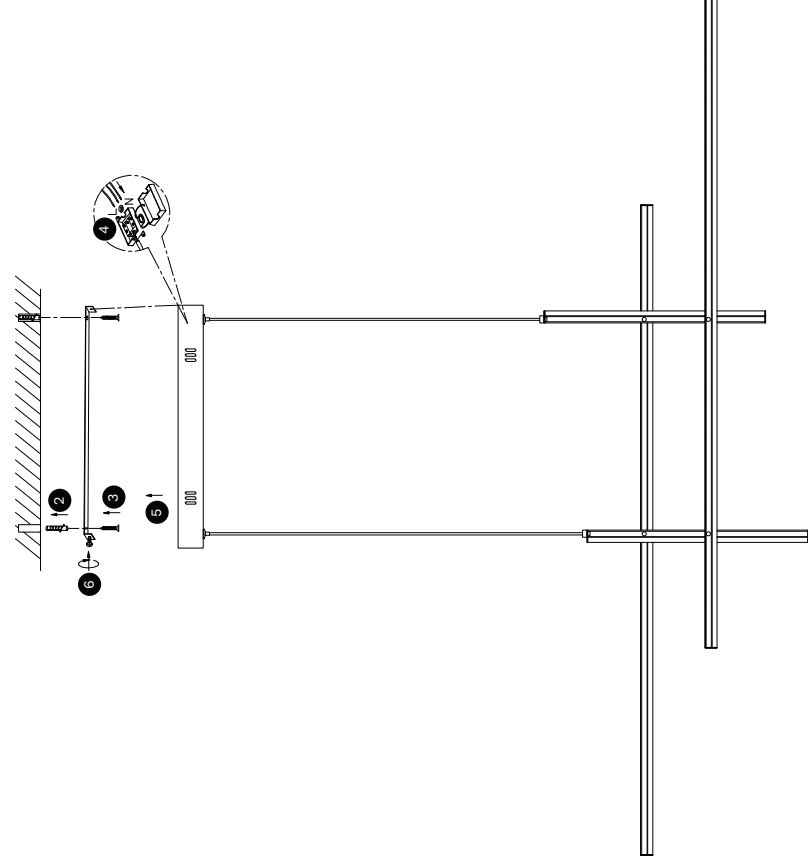

NOVA LUCE

9001111

Turn off the general switch

Turn on the general switch

1. Turn off general switch
2. Drill a holes, apply plastic anchors
 3. Apply screws
 5. Put it in place
6. Apply side screws
7. Turn on the general switch