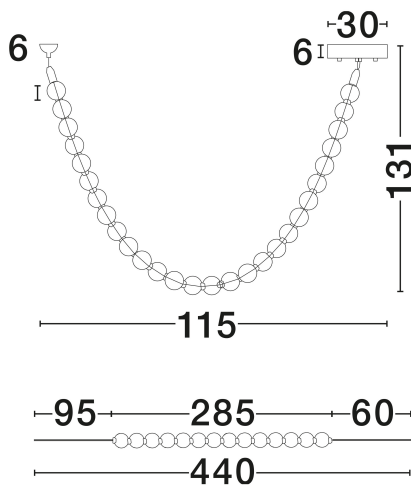

NOVA LUCE

PRODUCT DATASHEET

Version: 001

PRODUCT PHOTOGRAPH

TECHNICAL DRAWING

GENERAL INFORMATION

Product Code	9186956
Collection	Indoor
Product Category	Suspension
Product Family	Perla
Mounting Location	Wall
Application Environment	Indoor
Specifications	N/A

DIMENSION & WEIGHT

LxWxH (cm)	L: 115 H: 130.9
Cut Out (cm)	N/A
Weight (Kgr)	6.8

MATERIAL & COLOR

Product Color	Gold & Opal
Body Material	Metal & Glass

APPLICATION & MOUNTING

Ambient Working Temp.	Max 45°C
Type of Protection	IP20
Dimmable	Yes
Type of Dimming	Triac
Mounting type	Surface
Mounting Depth (cm)	N/A
Led Module Replaceable	No
Light Source	LED

Power (Nominal)	69W
Input voltage (Nominal)	220-240V
Mains Frequency	50/60Hz

PHOTOMETRICAL DATA

Luminous Flux	5524lm
Color Temperature	3000K
Light Color (Designation)	Warm White

WARRANTY

Warranty	3 Years
----------	----------------