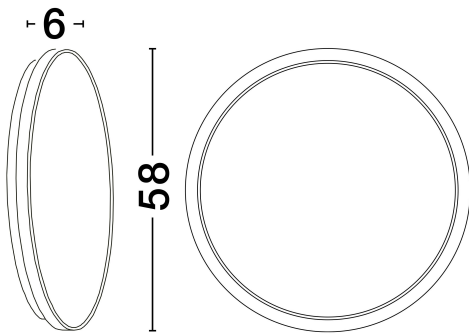

TECHNICAL DRAWING

GENERAL INFORMATION

Product Code	9030500
Collection	Indoor
Product Category	Bathroom
Product Family	Onar
Mounting Location	Ceiling
Application Environment	Indoor
Specifications	N/A

DIMENSION & WEIGHT

LxWxH (cm)	D: 58 W: 6
Cut Out (cm)	N/A
Weight (Kgr)	5.2

MATERIAL & COLOR

Product Color	Sandy White
Body Material	Aluminium & Acrylic & Mirror Glass

APPLICATION & MOUNTING

Ambient Working Temp.	Max 45°C
Type of Protection	IP20
Dimmable	No
Type of Dimming	N/A
Mounting type	Surface
Mounting Depth (cm)	N/A
Led Module Replaceable	No
Light Source	LED

NOVA LUCE S.A

Schimatari Viotias
32009, Greece

+30 22620 58 121
+30 22620 56 743

info@novaluce.com
www.novaluce.com