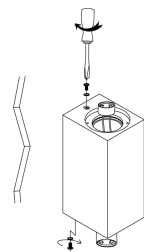

NOVA LUCE

9790541 9790542

1

Turn off the general switch

2

Untighten the side screws

3

Drill holes & apply
Plastic anchors

4

Apply the screws

5

Connect the wires

6

Apply the screws
& Make it stable

7

Apply the bulb
With the screws