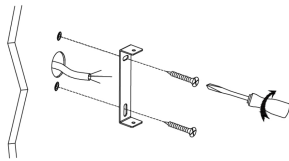

NOVA LUCE

9790541 9790542

1

Turn off the general switch

2

Untighten the side screws

3

Drill holes & apply
Plastic anchors

4

Apply the screws

5

Connect the wires

6

Apply the screws
& Make it stable

7

Apply the bulb
With the screws