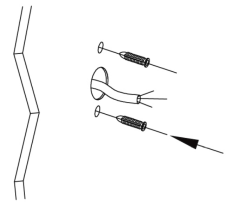

NOVA LUCE

9790541 9790542

1

Turn off the general switch

2

Untighten the side screws

3

Drill holes & apply
Plastic anchors

4

Apply the screws

5

Connect the wires

6

Apply the screws
& Make it stable

7

Apply the bulb
With the screws