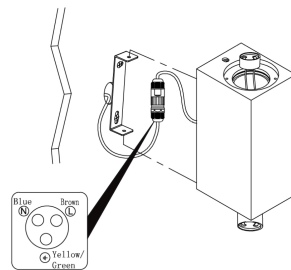

NOVA LUCE

9790541 9790542

1

Turn off the general switch

2

Untighten the side screws

3

Drill holes & apply
Plastic anchors

4

Apply the screws

5

Connect the wires

6

Apply the screws
& Make it stable

7

Apply the bulb
With the screws