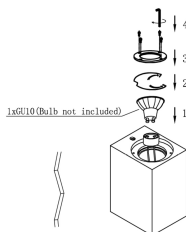

NOVA LUCE

9790541 9790542

1

Turn off the general switch

2

Untighten the side screws

3

Drill holes & apply
Plastic anchors

4

Apply the screws

5

Connect the wires

6

Apply the screws
& Make it stable

7

Apply the bulb
With the screws