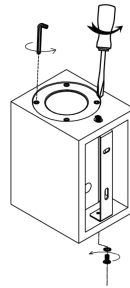

NOVA LUCE

9790541 9790542

1

Turn off the general switch

2

Untighten the side screws

3

Drill holes & apply
Plastic anchors

4

Apply the screws

5

Connect the wires

6

Apply the screws
& Make it stable

7

Apply the bulb
With the screws