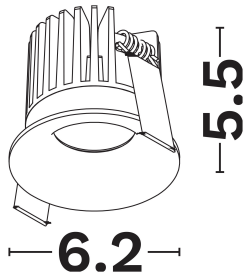

TECHNICAL DRAWING

COMPATIBLE WITH

— On/Off Driver: Included

— Triac Driver: 9844008

— Dali Driver: 9621523 / 9844010

GENERAL INFORMATION

Product Code	9844012
Product Category	Downlights
Product Family	Petit
Mounting Location	Ceiling
Application Environment	Indoor

DIMENSION & WEIGHT

LxWxH (cm)	D:6.2 H:5.5
Cut out (cm)	5,5
Weight (Kgr)	N/A

MATERIAL & COLOR

Product Color	Black
Body Material	Aluminium
Cover Material	N/A

APPLICATION & MOUNTING

Ambient Working Temp.	45 C
Type of Protection	IP42
Protection Class IK	IK03
Dimmable	No
Type of Dimming (Optional)	Triac/Dali
Mounting type	Recessed
Mounting Depth (cm)	Ceiling
Led Module Replaceable	No
Light Source	Led
Adjustable	No

NOVA LUCE S.A

Schimatari Viotias
32009, Greece

+30 22620 58 121
+30 22620 56 743

info@novaluce.com
www.novaluce.com