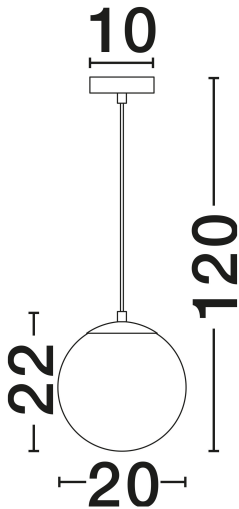

TECHNICAL DRAWING

GENERAL INFORMATION

Product Code	9028837
Collection	Indoor
Product Category	Suspension
Product Family	Vita
Mounting Location	Ceiling
Application Environment	Indoor
Specifications	N/A

DIMENSION & WEIGHT

LxWxH (cm)	D: 20 H: 120
Cut Out (cm)	N/A
Weight (Kgr)	0.8

MATERIAL & COLOR

Product Color	Gradient White & Brass Gold
Body Material	Glass & Metal

APPLICATION & MOUNTING

Ambient Working Temp.	Max 45°C
Type of Protection	IP20
Dimmable	N/A
Type of Dimming	N/A
Mounting type	Surface
Mounting Depth (cm)	N/A
Led Module Replaceable	Yes
Light Source	E27

NOVA LUCE S.A

Schimatari Viotias
32009, Greece

+30 22620 58 121
+30 22620 56 743

info@novaluce.com
www.novaluce.com