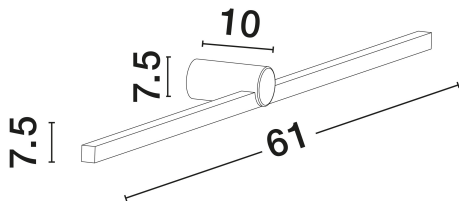

NOVA LUCE

PRODUCT DATASHEET

Version: 001

PRODUCT PHOTOGRAPH

GENERAL INFORMATION

Product Code	9923419
Collection	Indoor
Product Category	Bathroom
Product Family	Breggo
Mounting Location	Ceiling
Application Environment	Indoor
Specifications	N/A

DIMENSION & WEIGHT

LxWxH (cm)	L: 61 W: 10 H: 7.5
Cut Out (cm)	N/A
Weight (Kgr)	0.765

MATERIAL & COLOR

Product Color	Sandy White
Body Material	Aluminium

TECHNICAL DRAWING

APPLICATION & MOUNTING

Ambient Working Temp.	Max 45°C
Type of Protection	IP54
Dimmable	Yes
Type of Dimming	N/A
Mounting type	Surface
Mounting Depth (cm)	N/A
Led Module Replaceable	No
Light Source	LED