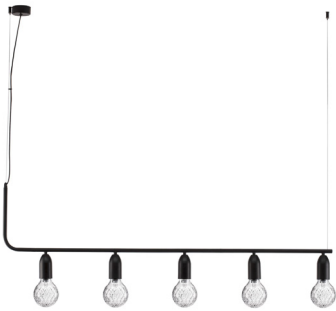

NOVA LUCE

PRODUCT DATASHEET

Version: 001

PRODUCT PHOTOGRAPH