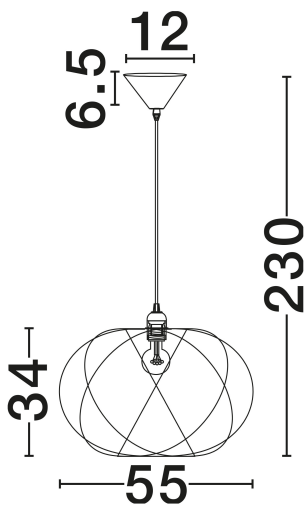

NOVA LUCE

PRODUCT DATASHEET

Version: 001

PRODUCT PHOTOGRAPH

TECHNICAL DRAWING

GENERAL INFORMATION

Product Code	9586617
Collection	Indoor
Product Category	Suspension
Product Family	Bora
Mounting Location	Ceiling
Application Environment	Indoor
Specifications	N/A

DIMENSION & WEIGHT

LxWxH (cm)	D: 55 H: 230
Cut Out (cm)	N/A
Weight (Kgr)	0.9

MATERIAL & COLOR

Product Color	Artificial & Sandy White
Body Material	Silk&Metal

APPLICATION & MOUNTING

Ambient Working Temp.	Max 45°C
Type of Protection	IP20
Dimmable	Yes
Type of Dimming	N/A
Mounting type	Surface
Mounting Depth (cm)	N/A
Led Module Replaceable	Yes
Light Source	E27

Power (Nominal)	1x12W
Input voltage (Nominal)	100-240V
Mains Frequency	50/60Hz

PHOTOMETRICAL DATA

Luminus Flux	N/A
Color Temperature	N/A
Light Color (Designation)	N/A

WARRANTY

Warranty	3 Years
----------	----------------