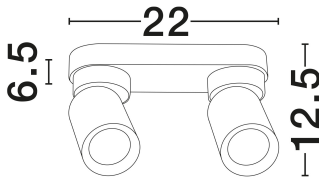

TECHNICAL DRAWING

APPLICATION & MOUNTING

Ambient Working Temp.	Max 45°C
Type of Protection	IP20
Dimmable	Yes
Type of Dimming	N/A
Mounting type	Surface
Mounting Depth (cm)	N/A
Led Module Replaceable	Yes
Light Source	GU10

NOVA LUCE S.A

Schimatari Viotias
32009, Greece

+30 22620 58 121
+30 22620 56 743

info@novaluce.com
www.novaluce.com