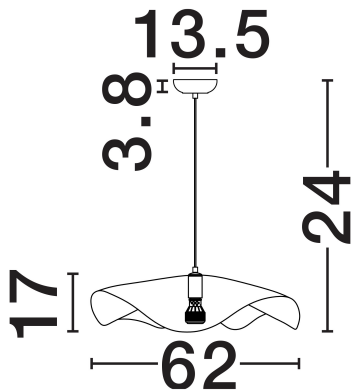

NOVA LUCE

PRODUCT DATASHEET

Version: 001

PRODUCT PHOTOGRAPH

TECHNICAL DRAWING

GENERAL INFORMATION

Product Code	9070620
Collection	Indoor
Product Category	Suspension
Product Family	Wabi
Mounting Location	Wall
Application Environment	Indoor
Specifications	N/A

DIMENSION & WEIGHT

LxWxH (cm)	D: 62 H: 200
Cut Out (cm)	N/A
Weight (Kgr)	1.6

MATERIAL & COLOR

Product Color	White & Gold
Body Material	Line, Paper Pulp & Fabric Cable

APPLICATION & MOUNTING

Ambient Working Temp.	Max 45°C
Type of Protection	IP20
Dimmable	N/A
Type of Dimming	N/A
Mounting type	Surface
Mounting Depth (cm)	N/A
Led Module Replaceable	Yes
Light Source	E27