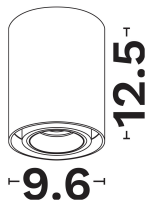

TECHNICAL DRAWING

MATERIAL & COLOR

Product Color	White
Body Material	Aluminium
Cover Material	N/A

APPLICATION & MOUNTING

Ambient Working Temp.	45 C
Type of Protection	IP20
Protection Class IK	IK03
Dimmable	N/A
Type of Dimming (Optional)	N/A
Mounting type	Surface
Mounting Depth (cm)	Ceiling
Led Module Replaceable	Yes
Light Source	Led Gu10 / Mr16
Adjustable	No

COMPATIBLE WITH

— On/Off Driver: N/A

— Triac Driver: N/A

— Dali Driver: N/A

NOVA LUCE S.A

Schimatari Viotias
32009, Greece

+30 22620 58 121
+30 22620 56 743

info@novaluce.com
www.novaluce.com