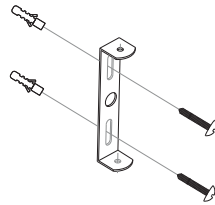

NOVA LUCE

8126581 8126582

1

Turn off the general switch

2

Drill holes & apply plastic anchors
With screws

3

Connect the wires

4

Apply the side screws

5

Turn on the general switch