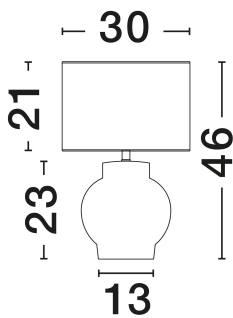

NOVA LUCE

PRODUCT DATASHEET

Version: 001

PRODUCT PHOTOGRAPH

TECHNICAL DRAWING

GENERAL INFORMATION

Product Code	9001139
Collection	Indoor
Product Category	Table
Product Family	Zema
Mounting Location	Table
Application Environment	Indoor
Specifications	N/A

DIMENSION & WEIGHT

LxWxH (cm)	D: 30 H: 46.3
Cut Out (cm)	N/A
Weight (Kgr)	3.3

MATERIAL & COLOR

Product Color	Beige & White
Body Material	Ceramic & Cotton

APPLICATION & MOUNTING

Ambient Working Temp.	Max 45°C
Type of Protection	IP20
Dimmable	Yes
Type of Dimming	N/A
Mounting type	Surface
Mounting Depth (cm)	N/A
Led Module Replaceable	Yes
Light Source	E27