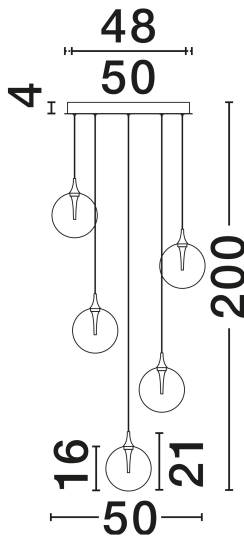

NOVA LUCE

PRODUCT DATASHEET

Version: 001

PRODUCT PHOTOGRAPH

TECHNICAL DRAWING

GENERAL INFORMATION

Product Code	9416961
Collection	Indoor
Product Category	Suspension
Product Family	Orenda
Mounting Location	Ceiling
Application Environment	Indoor
Specifications	N/A

DIMENSION & WEIGHT

LxWxH (cm)	D: 50 H: 200
Cut Out (cm)	N/A
Weight (Kgr)	4.1

MATERIAL & COLOR

Product Color	Grandiet Smokey & Matt Black
Body Material	Glass & Metal

APPLICATION & MOUNTING

Ambient Working Temp.	Max 45°C
Type of Protection	IP20
Dimmable	Yes
Type of Dimming	Triac
Mounting type	Surface
Mounting Depth (cm)	N/A
Led Module Replaceable	No
Light Source	LED

Power (Nominal)	20W
Input voltage (Nominal)	220-240V
Mains Frequency	50/60Hz

PHOTOMETRICAL DATA

Luminous Flux	1125lm
Color Temperature	3000K
Light Color (Designation)	Warm White

WARRANTY

Warranty	3 Years
----------	----------------