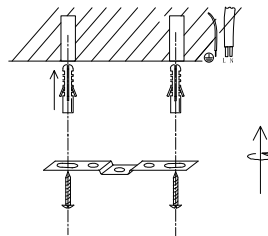

NOVA LUCE

9586660

1

Turn off the general switch

2

Drill holes & apply plastic anchors
With screws

3

Connect the wires

4

Apply the product in to place

5

Apply the bulb

6

Turn on the general switch