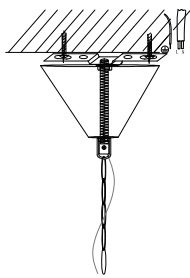

NOVA LUCE

9586660

1

Turn off the general switch

2

Drill holes & apply plastic anchors
With screws

3

Connect the wires

4

Apply the product in to place

5

Apply the bulb

6

Turn on the general switch