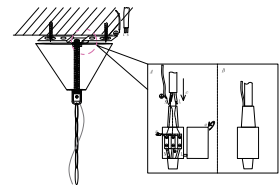

NOVA LUCE

9586660

1

Turn off the general switch

2

Drill holes & apply plastic anchors
With screws

3

Connect the wires

4

Apply the product in to place

5

Apply the bulb

6

Turn on the general switch