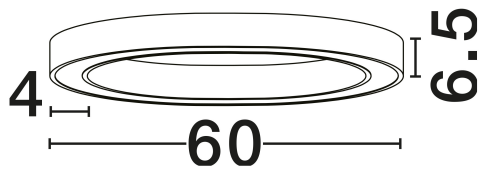

NOVA LUCE

PRODUCT DATASHEET

Version: 001

PRODUCT PHOTOGRAPH

GENERAL INFORMATION

Product Code	9558610
Collection	Indoor
Product Category	Ceiling
Product Family	Sting
Mounting Location	Ceiling
Application Environment	Indoor
Specifications	N/A

DIMENSION & WEIGHT

LxWxH (cm)	D: 60 W: 4 H: 7.8
Cut Out (cm)	N/A
Weight (Kgr)	3.5

MATERIAL & COLOR

Product Color	Sandy Black
Body Material	Aluminium & Acrylic

TECHNICAL DRAWING

APPLICATION & MOUNTING

Ambient Working Temp.	Max 45°C
Type of Protection	IP20
Dimmable	Yes
Type of Dimming	Triac
Mounting type	Surface
Mounting Depth (cm)	N/A
Led Module Replaceable	No
Light Source	LED