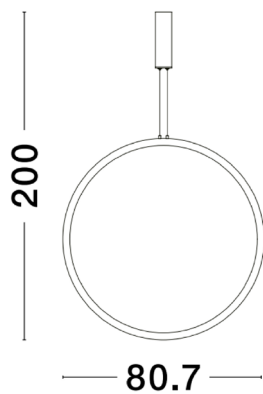

NOVA LUCE

PRODUCT DATASHEET

Version: 001

PRODUCT PHOTOGRAPH

TECHNICAL DRAWING

GENERAL INFORMATION

Product Code	9070169
Collection	Decorative
Product Category	Suspension
Product Family	Change
Mounting Location	Ceiling
Application Environment	Indoor

DIMENSION & WEIGHT

LxWxH (cm)	D: 80,7 H: 200
Cut out (cm)	N/A
Weight (Kgr)	2.2

MATERIAL & COLOR

Product Color	Sandy Black
Body Material	Aluminium & Acrylic

APPLICATION & MOUNTING

Ambient Working Temp.	Max 45 oC
Type of Protection	IP20
Dimmable	Yes
Type of Dimming (Optional)	Triac
Mounting type	Ceiling
Mounting Depth (cm)	N/A
Led Module Replaceable	No
Light Source	LED

Power (Nominal)	48W
Input voltage (Nominal)	220-240Vac
Mains Frequency	50/60Hz

PHOTOMETRICAL DATA

Luminous Flux	1685 lm
Color Temperature	3000K
Light Color (Designation)	Warm White

WARRANTY

Warranty	3 Years
----------	----------------